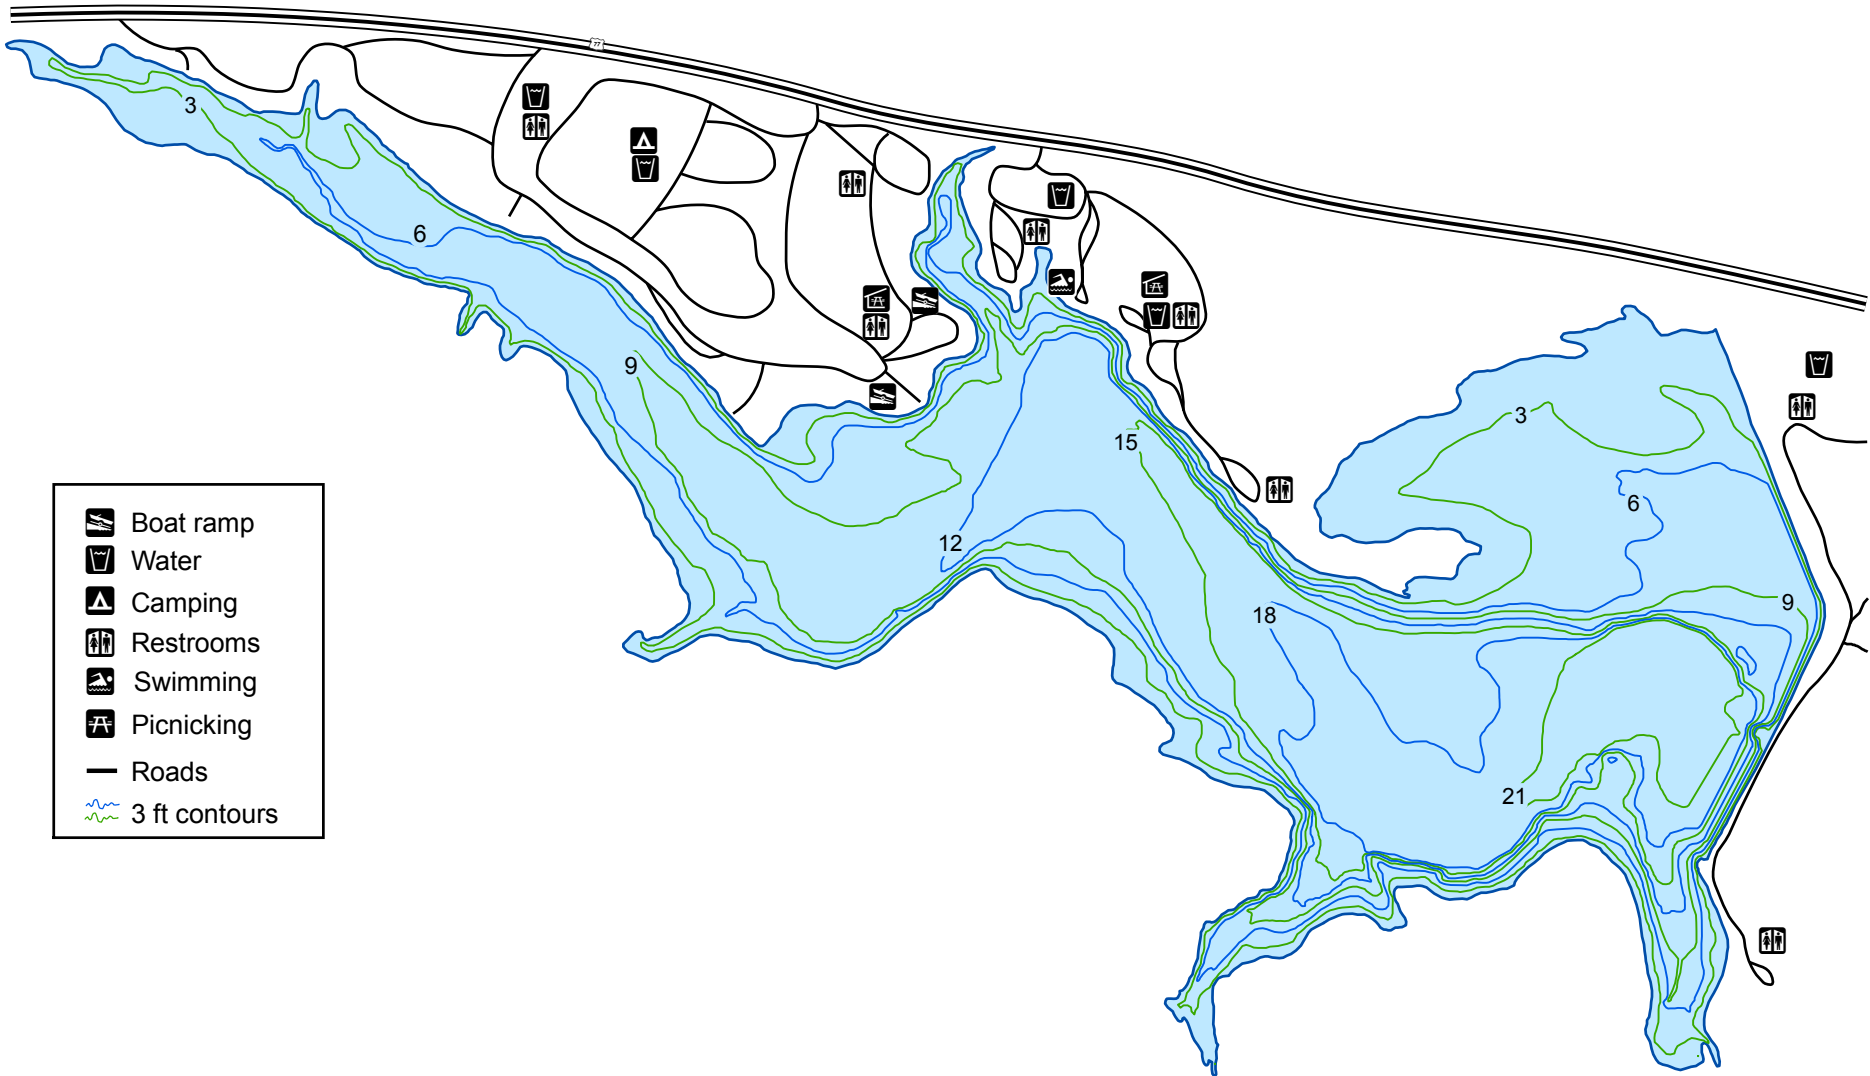

Oliver Reservoir

10 W of Kimball
270 Acres**

- Boat ramp
- Water
- Camping
- Restrooms
- Swimming
- Picnicking
- Roads
- 3 ft contours

NEBRASKA GAME AND PARKS COMMISSION 
FISHERIES DIVISION

**Note: Contours based on Conservation Pool Elevation of 4,804 ft.