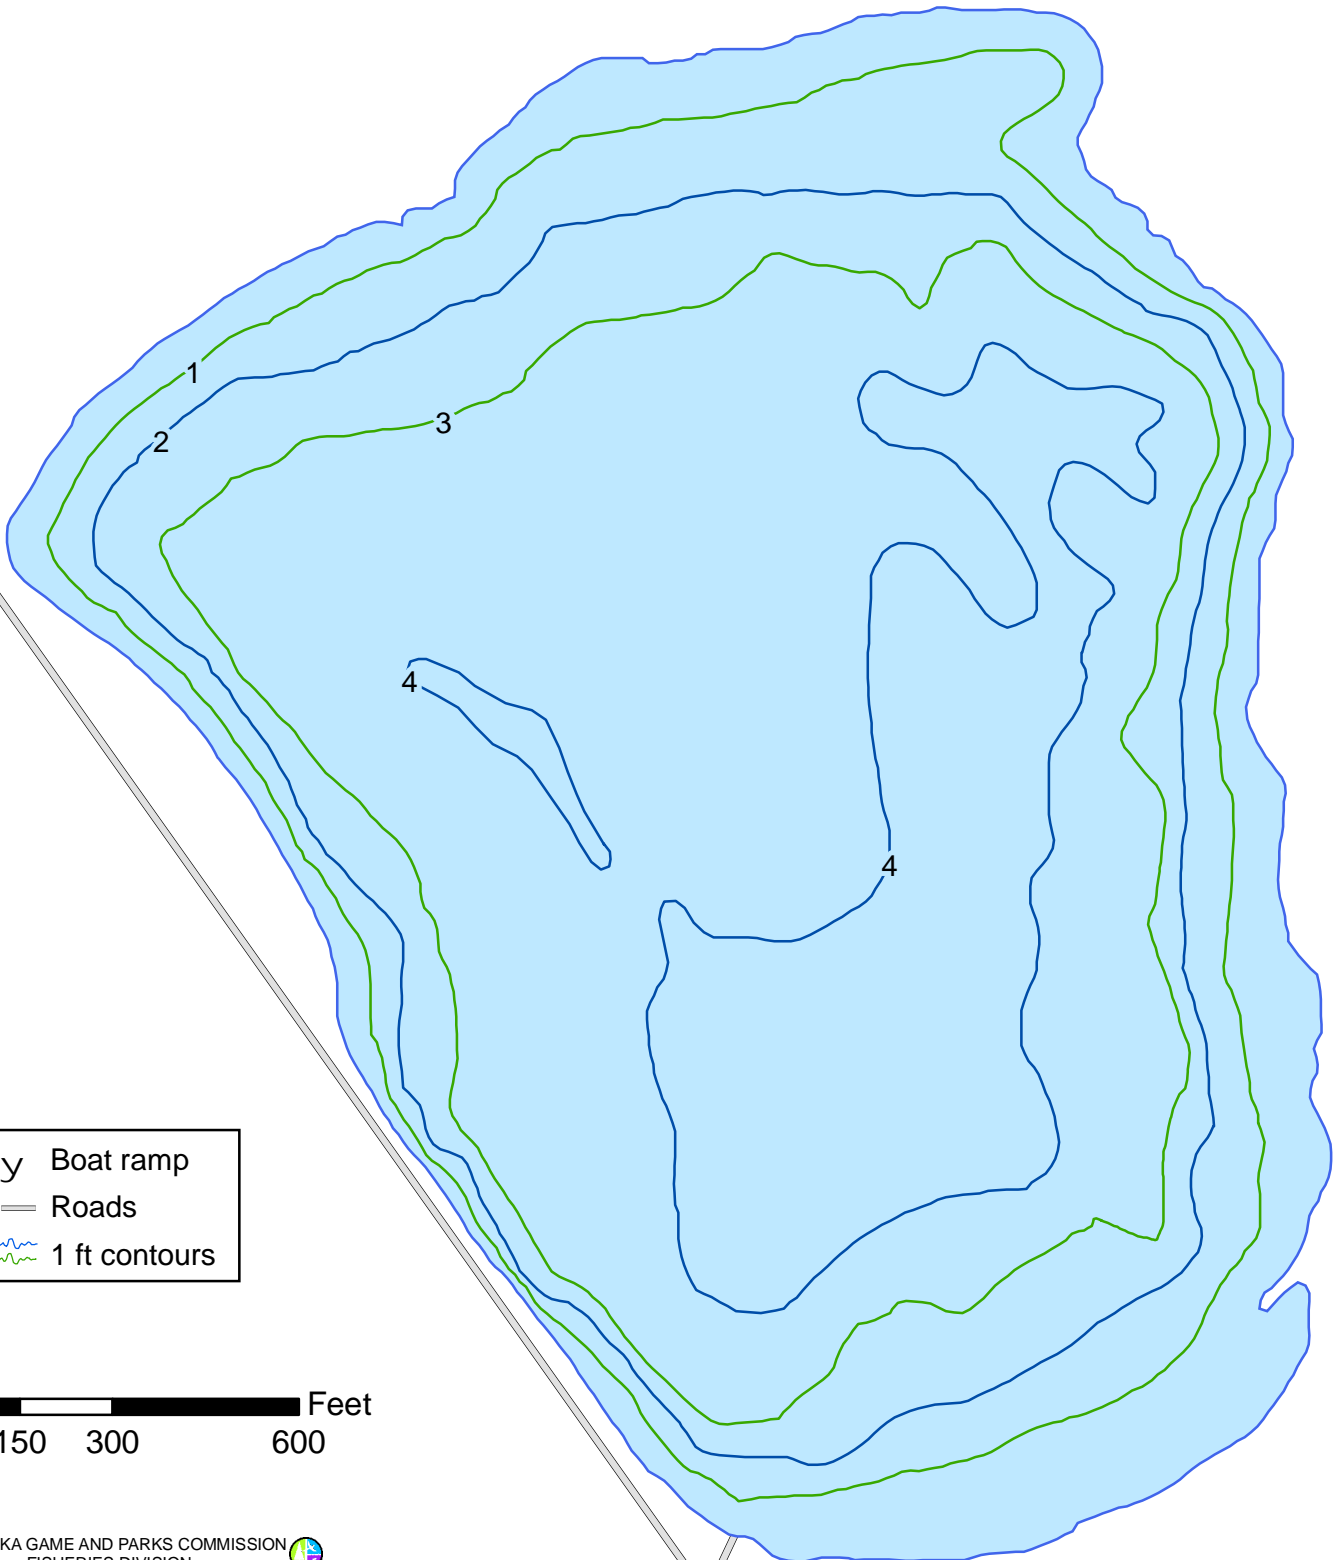

Twin Lake - South

16S, 2.5E, 2S of Bassett
82 Acres**

y	Boat ramp
—	Roads
	1 ft contours

**Note: Contours based on 2007 Pool Elevation of 2472.2 ft.

y