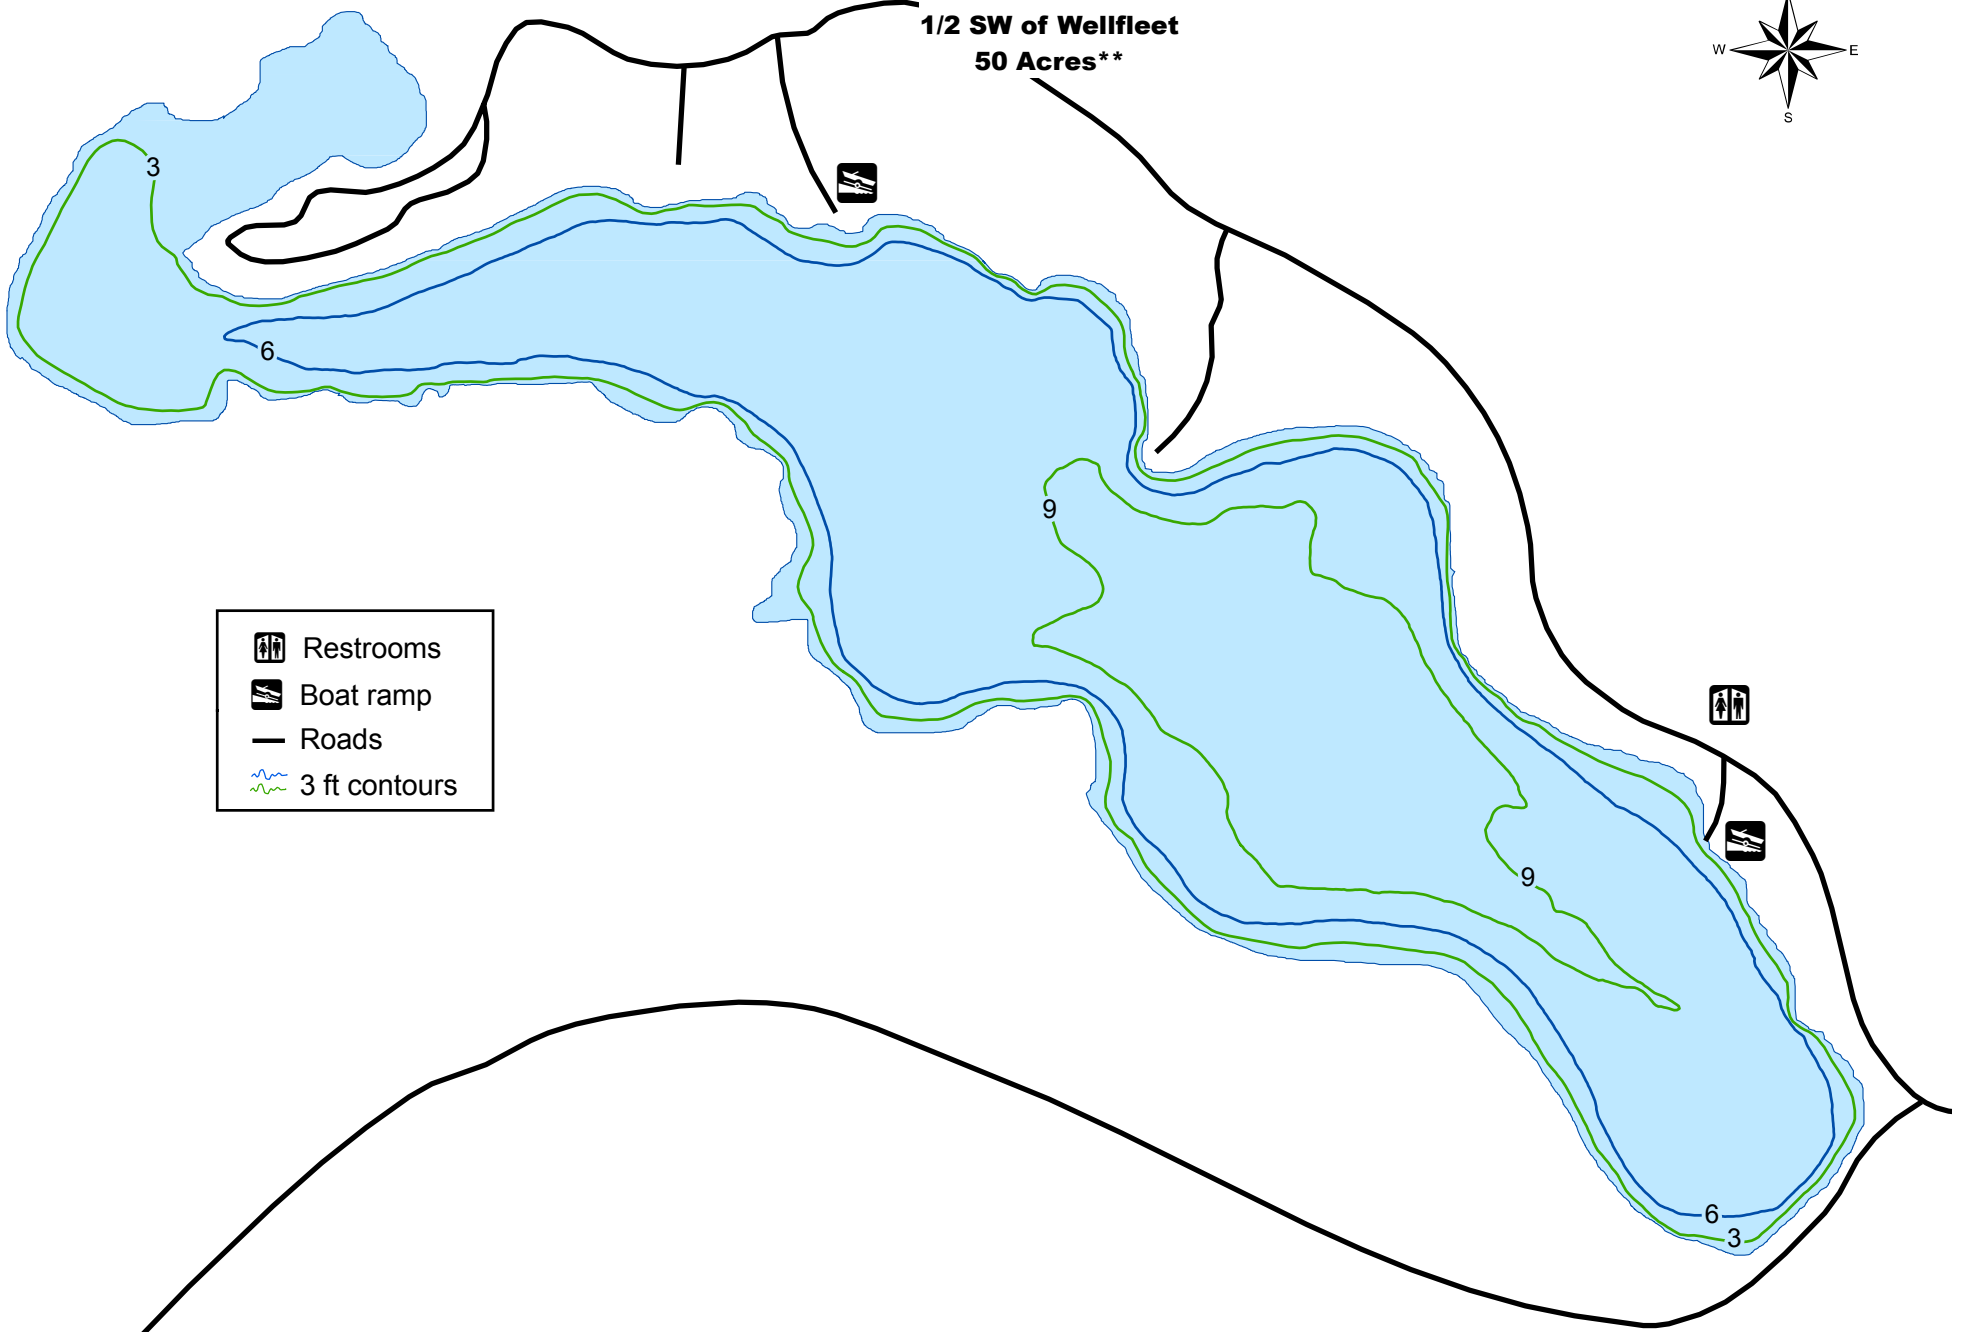

Wellfleet

1/2 SW of Wellfleet

50 Acres**

-  Restrooms
-  Boat ramp
-  Roads
-  3 ft contours

NEBRASKA GAME AND PARKS COMMISSION

FISHERIES DIVISION

**Note: Contours based on Conservation Pool Elevation of 2,755.2 ft.