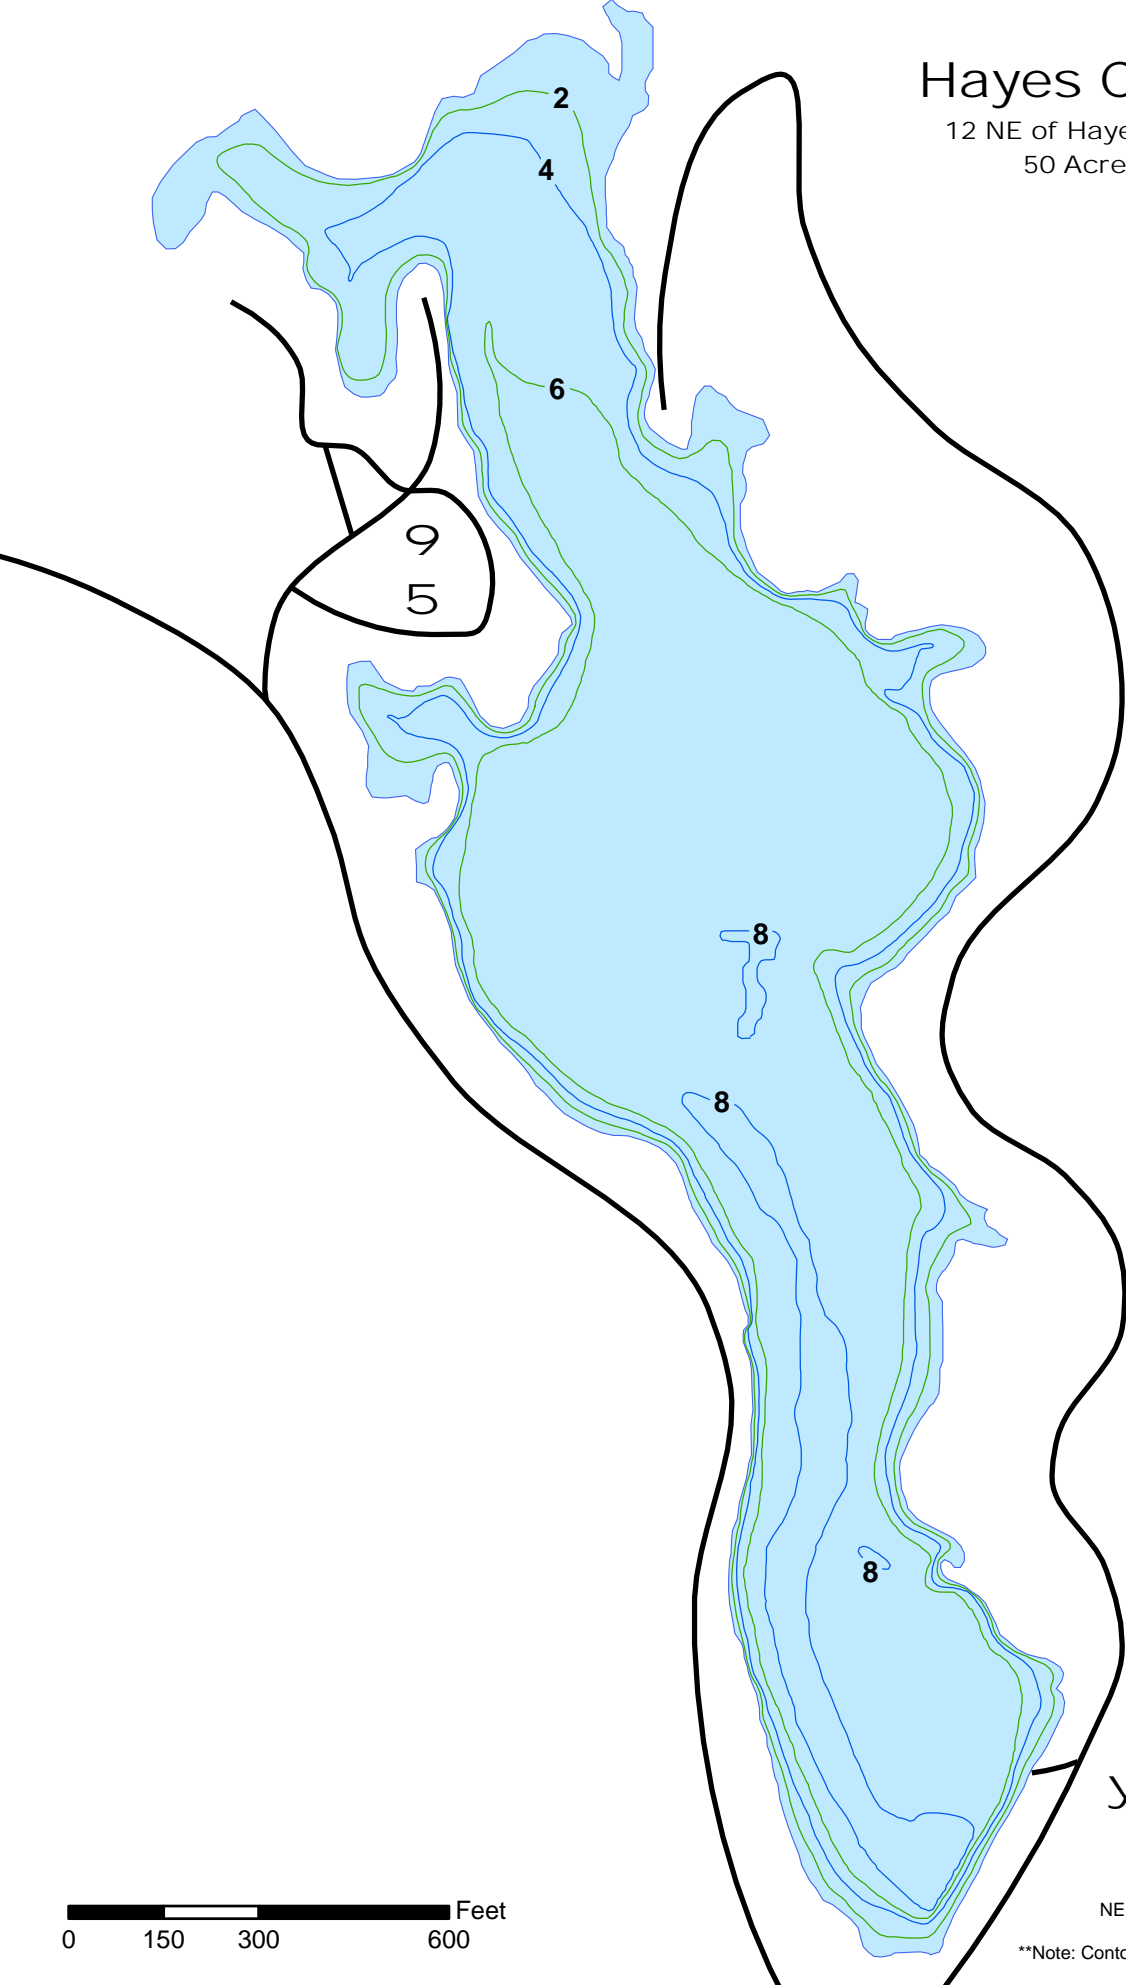

Hayes Center

12 NE of Hayes Center

50 Acres**

- 9 Primitive camping
- 5 Picnicking
- y Boat ramp
- Roads
- 2ft contours

NEBRASKA GAME AND PARKS COMMISSION
FISHERIES DIVISION

**Note: Contours based on Conservation Pool Elevation of 2818.5 ft.