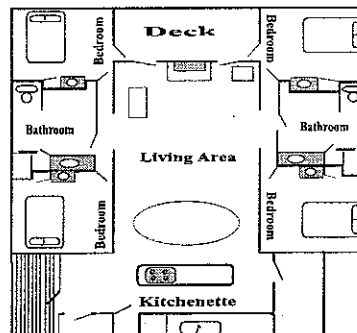

Running Deer 40  
County Cork 41

Margre's Village 42

**DELUXE SIX-BEDROOM** - With five king-sized beds, two sets of bunk beds with double beds on the bottom of the bunks, and two queen-sized sofa sleepers. Sleeps 16 - 20.

Margre's Village 52, 53

**STANDARD LODGE ROOM**

**LOFT LODGE ROOM**

**STANDARD CABIN**

**TWO - BEDROOM DELUXE CABIN**

**TREETOP CABIN**

**DELUXE FOUR - BEDROOM CABIN**

**DELUXE SIX - BEDROOM CABIN BASEMENT**