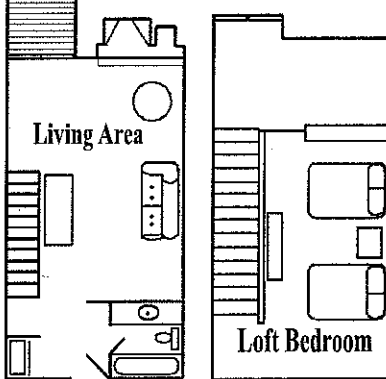

## LODGE ROOM / CABIN SETUPS & SLEEPING ARRANGEMENTS

*(See other side for rates.)*

**LODGE** - All rooms are equipped with TV, telephone, and Wireless Internet. Even numbers have riverview; odd numbers, park view. Room assignments at discretion of park staff.

Running Deer 40  
County Cork 41

Margre's Village 42

**DELUXE SIX-BEDROOM** - With five king-sized beds, two sets of bunk beds with double beds on the bottom of the bunks, and two queen-sized sofa sleepers. Sleeps 16 - 20.

Margre's Village 52, 53

**STANDARD LODGE ROOM**

**LOFT LODGE ROOM**

**STANDARD CABIN**

**TWO - BEDROOM DELUXE CABIN**

**TREETOP CABIN**

**DELUXE FOUR - BEDROOM CABIN**

**DELUXE SIX - BEDROOM CABIN BASEMENT**