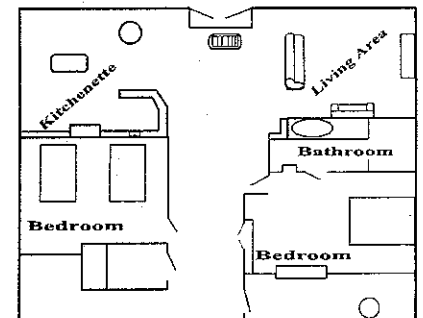

**STANDARD ROOM** - Ground and main level rooms have two queen - sized beds.

**LOFT ROOM** - Top - level rooms are equipped with two queen - sized beds and one - queen sofa sleeper.

**TWO QUEEN-SIZED BEDS & ONE SOFA SLEEPER**

Room Nos. 201-216

**CABINS** - All cabins have a fireplace, deck, kitchenette, microwave, grill, picnic table, bed linens, and towels. All but 5 have two bedrooms. The treetop and deluxe two-bedroom cabins have a queen-sized sofa sleeper or pull down bed in addition to the bedroom arrangements.

Running Deer 40  
County Cork 41

Margre's Village 42

**DELUXE SIX-BEDROOM** - With five king-sized beds, two sets of bunk beds with double beds on the bottom of the bunks, and two queen-sized sofa sleepers. Sleeps 16 - 20.

Margre's Village 52, 53

**STANDARD LODGE ROOM**

**LOFT LODGE ROOM**

**STANDARD CABIN**

**TWO - BEDROOM DELUXE CABIN**

**TREETOP CABIN**

**DELUXE FOUR - BEDROOM CABIN**

**DELUXE SIX - BEDROOM CABIN BASEMENT**