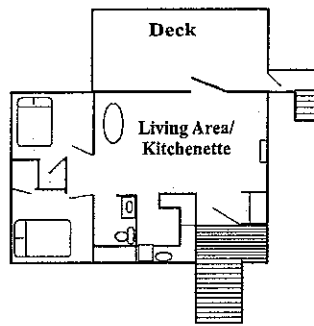

## LODGE ROOM / CABIN SETUPS & SLEEPING ARRANGEMENTS

*(See other side for rates.)*

**LODGE** - All rooms are equipped with TV, telephone, and Wireless Internet. Even numbers have riverview; odd numbers, park view. Room assignments at discretion of park staff.

Room Nos. 201-216

**CABINS** - All cabins have a fireplace, deck, kitchenette, microwave, grill, picnic table, bed linens, and towels. All but 5 have two bedrooms. The treetop and deluxe two-bedroom cabins have a queen-sized sofa sleeper or pull down bed in addition to the bedroom arrangements.

Running Deer 40  
County Cork 41

Margre's Village 42

**DELUXE SIX-BEDROOM** - With five king-sized beds, two sets of bunk beds with double beds on the bottom of the bunks, and two queen-sized sofa sleepers. Sleeps 16 - 20.

Margre's Village 52, 53

**STANDARD LODGE ROOM**

**LOFT LODGE ROOM**

**STANDARD CABIN**

**TWO - BEDROOM DELUXE CABIN**

**TREETOP CABIN**

**DELUXE FOUR - BEDROOM CABIN**

**DELUXE SIX - BEDROOM CABIN BASEMENT**