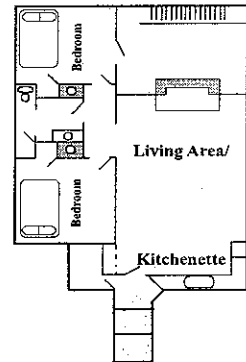

## LODGE ROOM / CABIN SETUPS & SLEEPING ARRANGEMENTS

*(See other side for rates.)*

**LODGE** - All rooms are equipped with TV, telephone, and Wireless Internet. Even numbers have riverview; odd numbers, park view. Room assignments at discretion of park staff.

Room Nos. 201-216

**CABINS** - All cabins have a fireplace, deck, kitchenette, microwave, grill, picnic table, bed linens, and towels. All but 5 have two bedrooms. The treetop and deluxe two-bedroom cabins have a queen-sized sofa sleeper or pull down bed in addition to the bedroom arrangements.

Running Deer 40  
County Cork 41

Margre's Village 42

**DELUXE SIX-BEDROOM** - With five king-sized beds, two sets of bunk beds with double beds on the bottom of the bunks, and two queen-sized sofa sleepers. Sleeps 16 - 20.

Margre's Village 52, 53

**STANDARD LODGE ROOM**

**LOFT LODGE ROOM**

**STANDARD CABIN**

**TWO - BEDROOM DELUXE CABIN**

**TREETOP CABIN**

**DELUXE FOUR - BEDROOM CABIN**

**DELUXE SIX - BEDROOM CABIN BASEMENT**